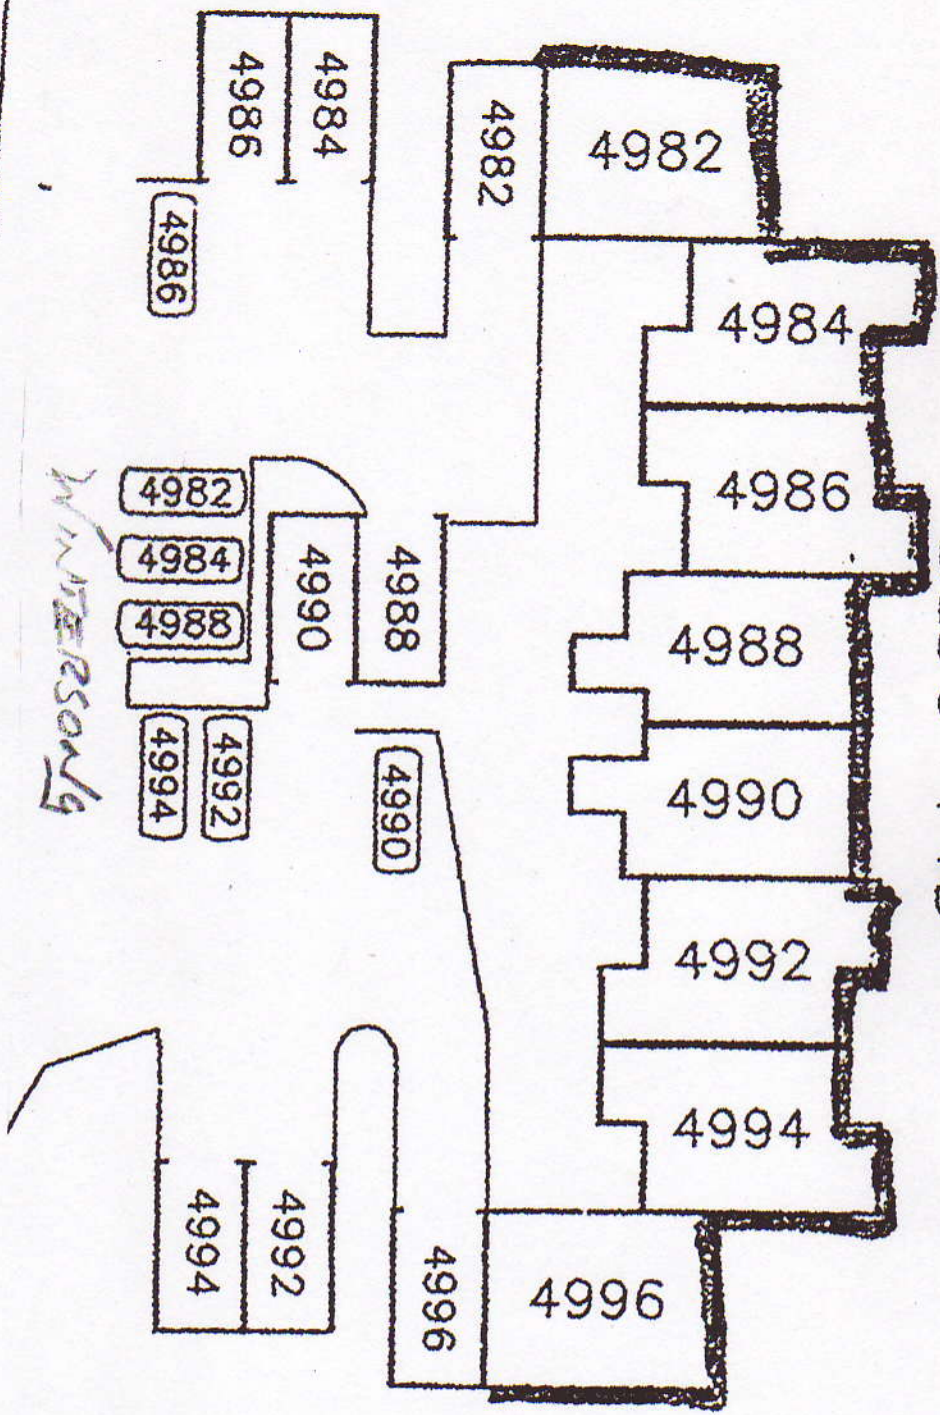

- BLDG 14D -

WINTERSOLD

STREET
-LIGHT
TIMER