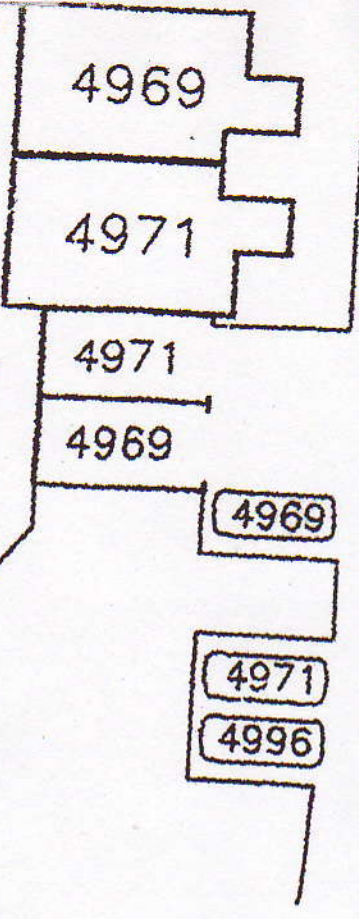

- BLDG 14D -

WINTERSOLD

STREET
-LIGHT
TIMER